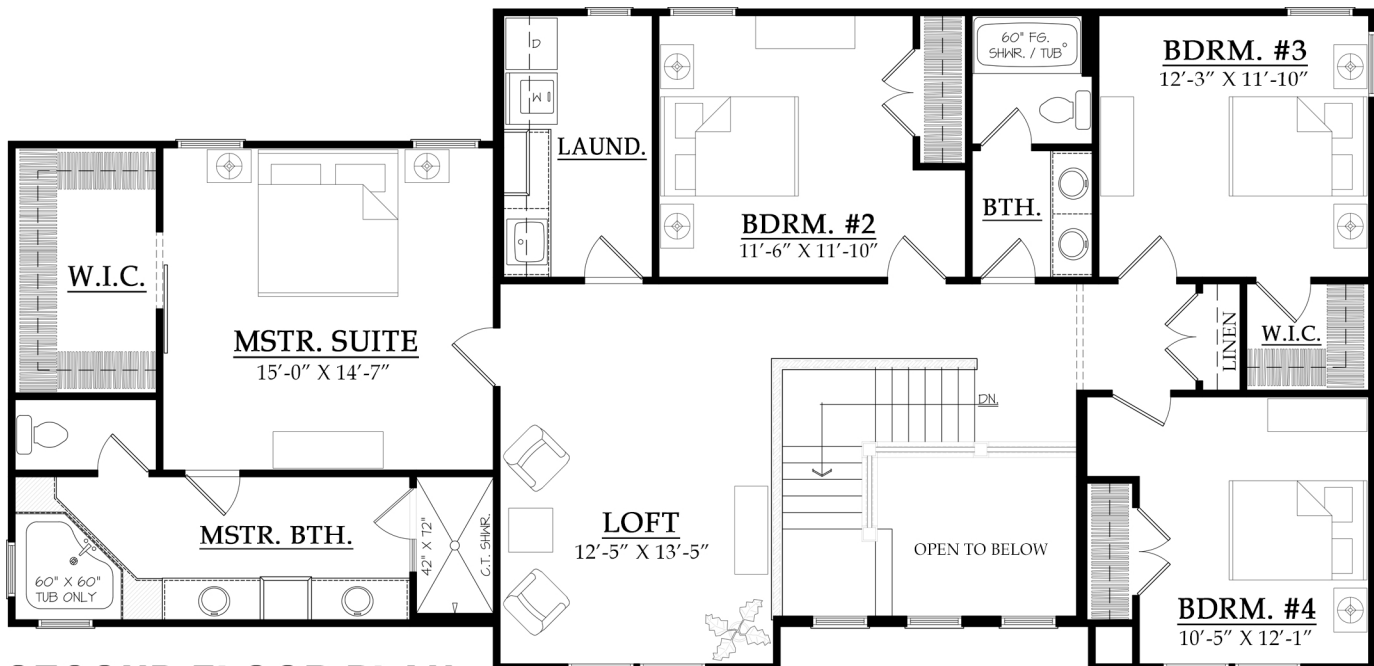

**NORTH COVE
BUILDERS**

2,710 SQUARE FEET TOTAL