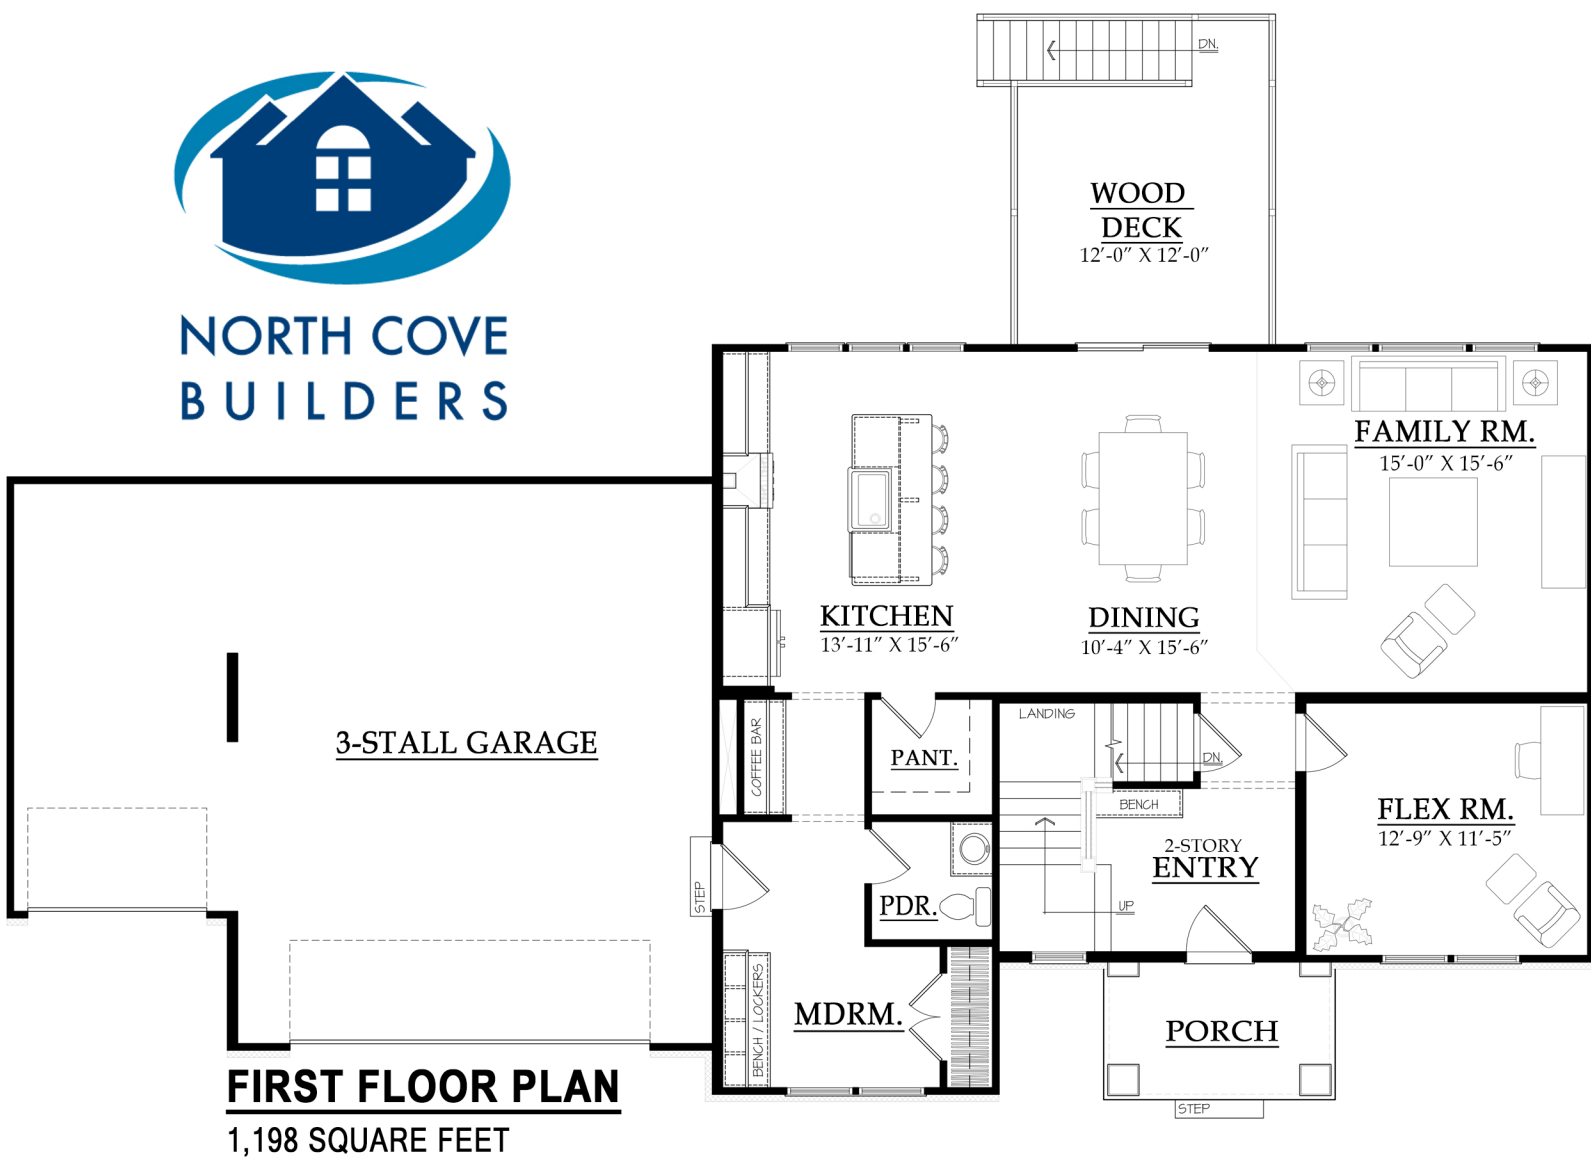

**NORTH COVE
BUILDERS**

2,710 SQUARE FEET TOTAL