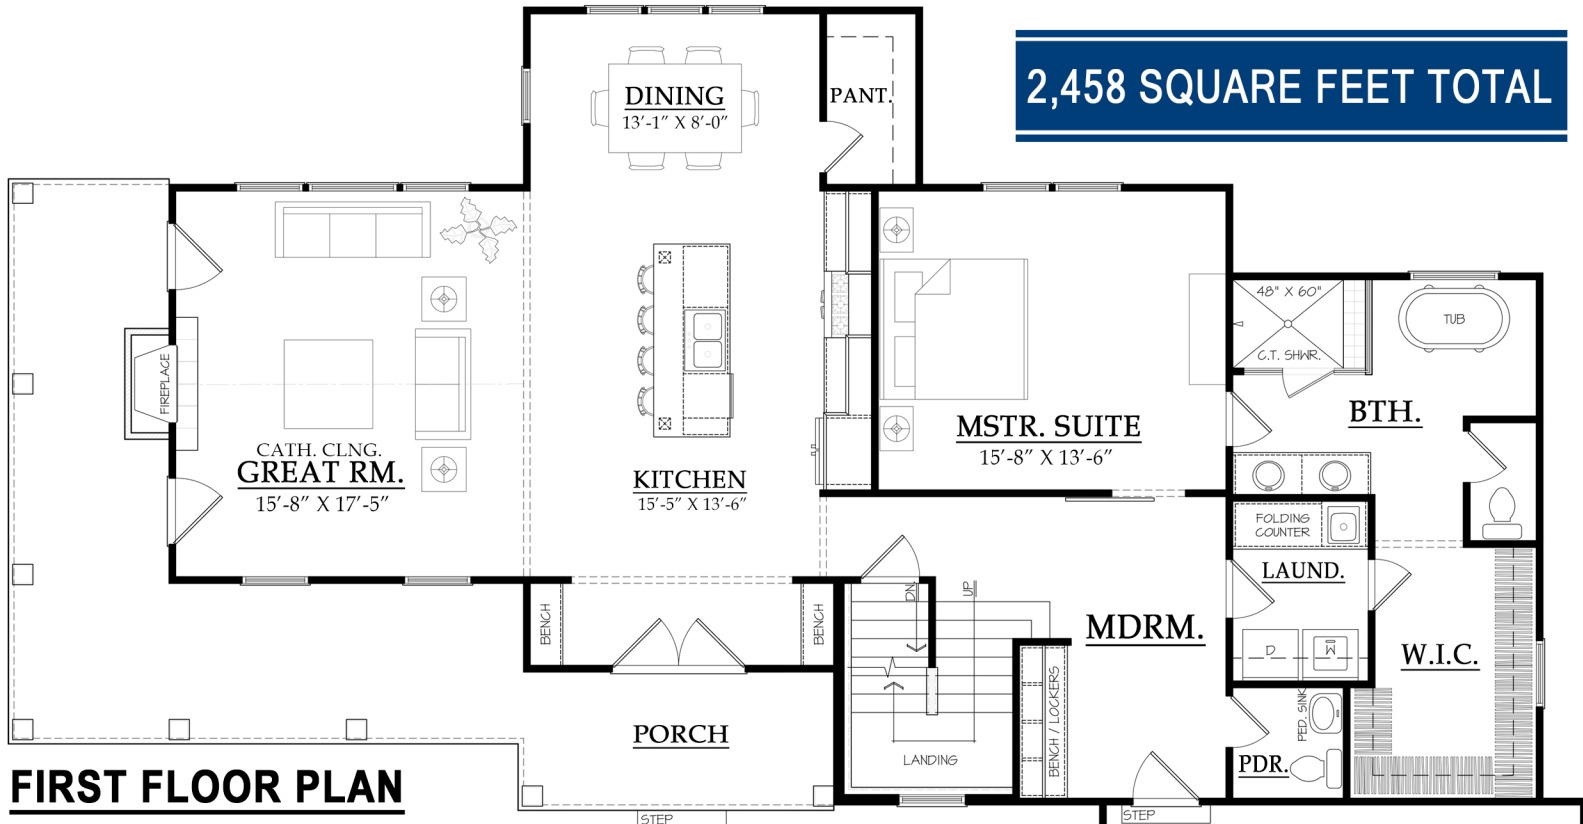

2,458 SQUARE FEET TOTAL

FIRST FLOOR PLAN
1,580 SQUARE FEET

SECOND FLOOR PLAN
878 SQUARE FEET

NORTH COVE BUILDERS