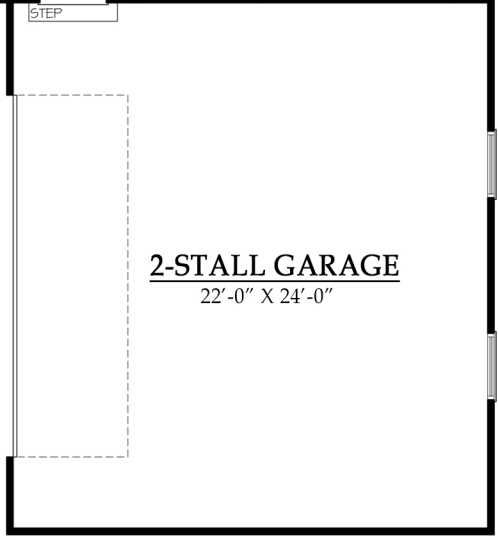

2,458 SQUARE FEET TOTAL

FIRST FLOOR PLAN
1,580 SQUARE FEET

SECOND FLOOR PLAN
878 SQUARE FEET

NORTH COVE BUILDERS