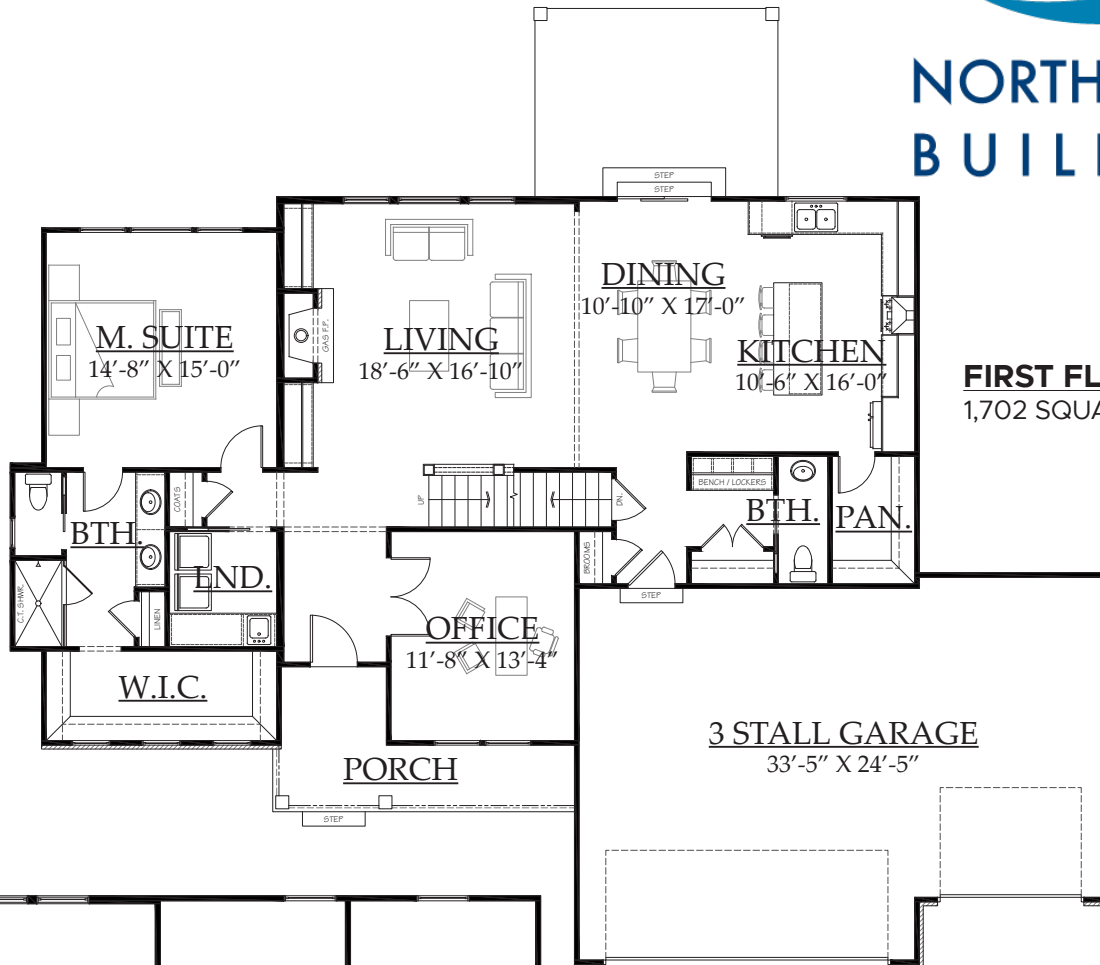

2,288 TOTAL SQUARE FOOTAGE

NORTH COVE BUILDERS

FIRST FLOOR PLAN
1,702 SQUARE FEET

SECOND FLOOR PLAN
586 SQUARE FEET