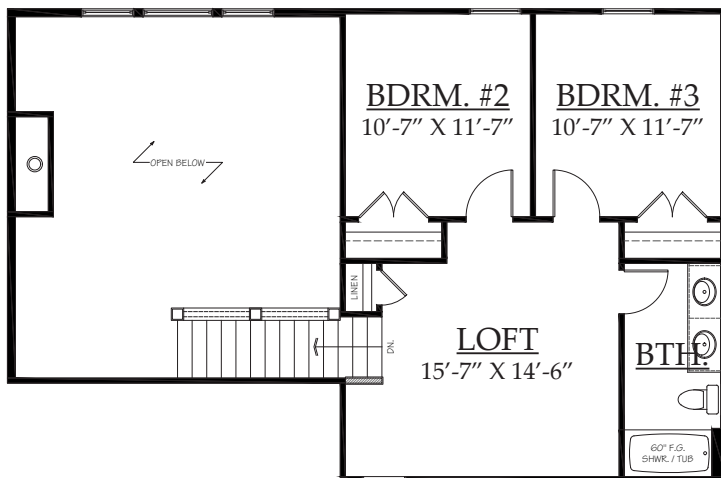

2,288 TOTAL SQUARE FOOTAGE

NORTH COVE BUILDERS

FIRST FLOOR PLAN
1,702 SQUARE FEET

SECOND FLOOR PLAN
586 SQUARE FEET