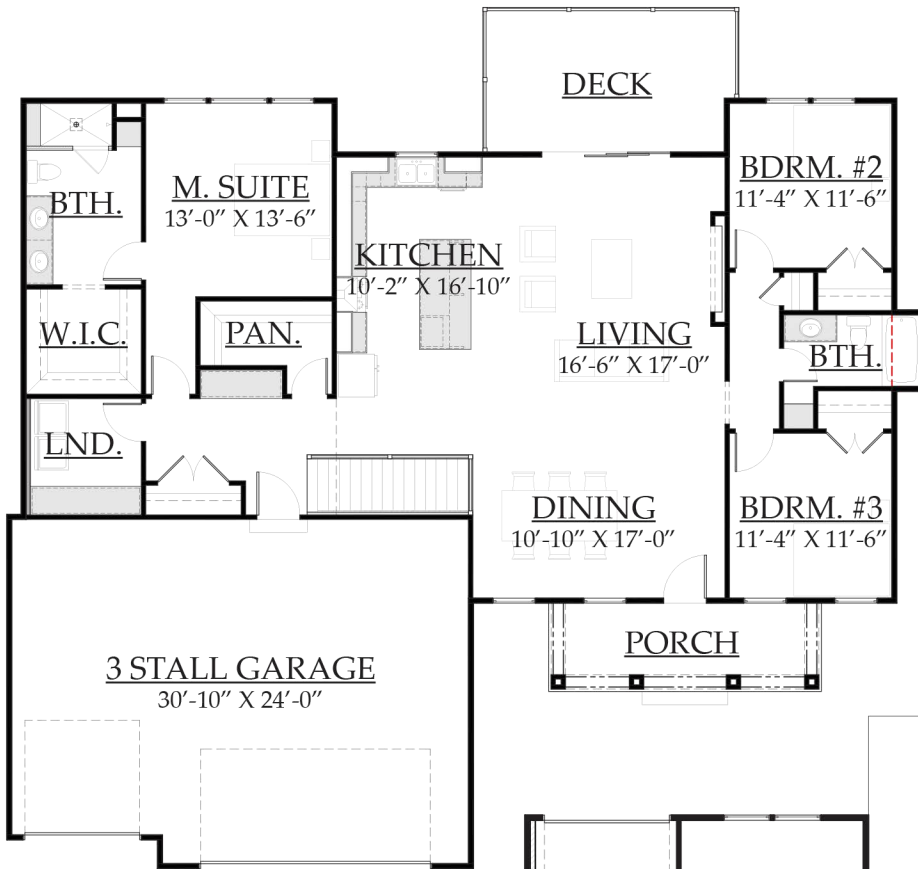

For SALE

3,137 TOTAL SQUARE FOOTAGE

**NORTH COVE
BUILDERS**

SECOND FLOOR PLAN
1,271 SQUARE FEET