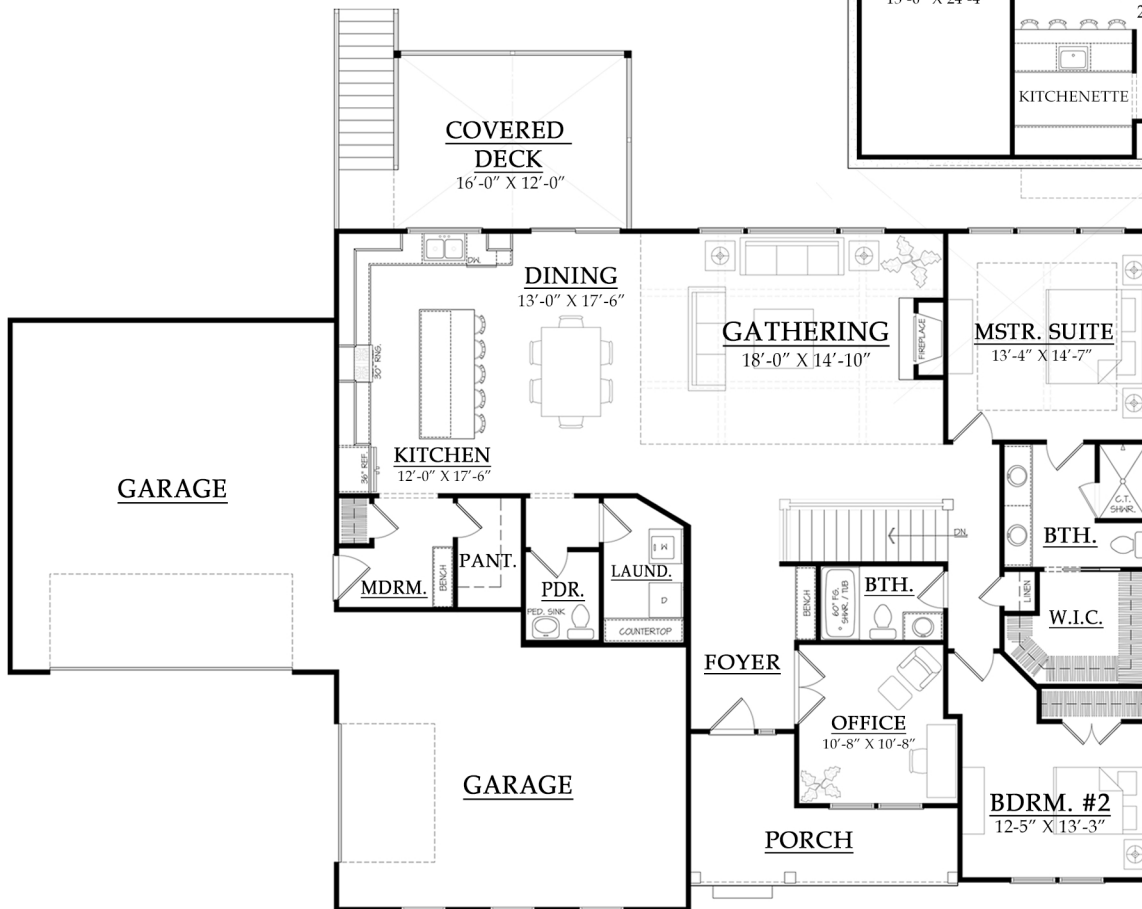

3,398 SQUARE FEET TOTAL

LOWER LEVEL PLAN
1,512 SQUARE FEET (FINISHED)

**NORTH COVE
BUILDERS**

FIRST FLOOR PLAN

1,886 SQUARE FEET