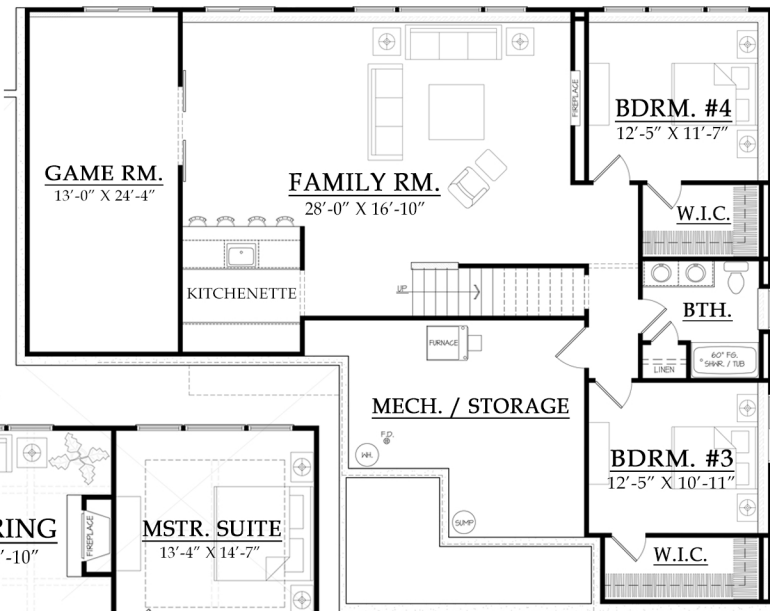

3,398 SQUARE FEET TOTAL

LOWER LEVEL PLAN
1,512 SQUARE FEET (FINISHED)

**NORTH COVE
BUILDERS**

FIRST FLOOR PLAN

1,886 SQUARE FEET