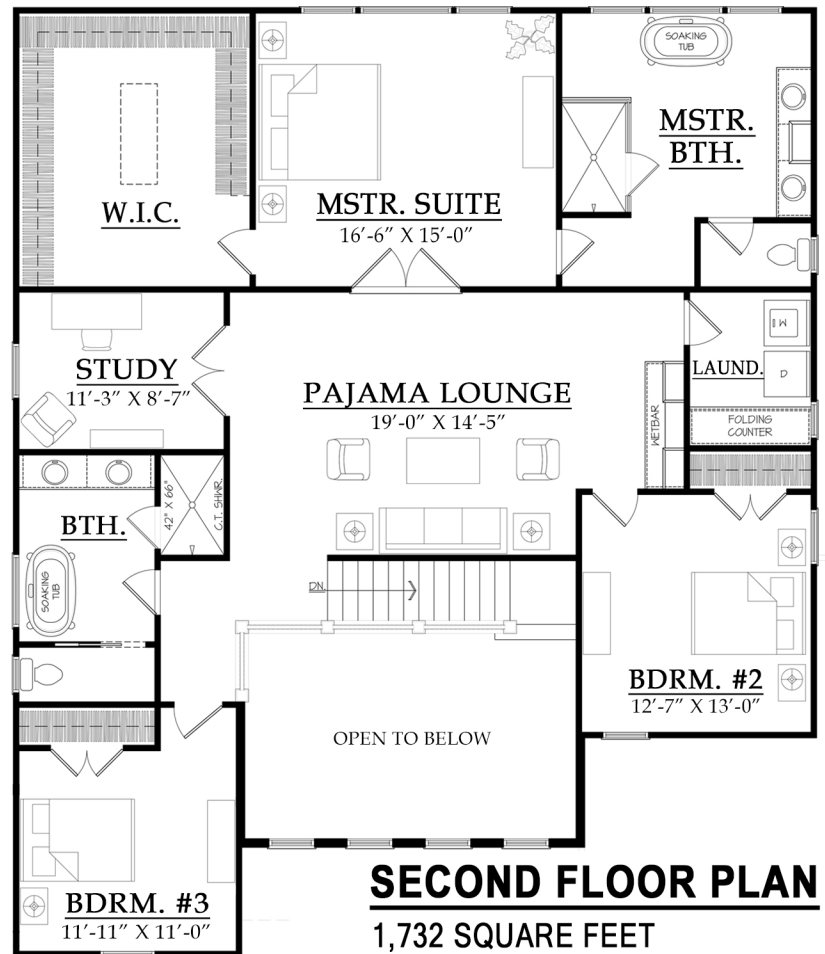

**NORTH COVE  
BUILDERS**

**FIRST FLOOR PLAN**

1,596 SQUARE FEET

**3,328 SQUARE FEET TOTAL**

**SECOND FLOOR PLAN**

1,732 SQUARE FEET