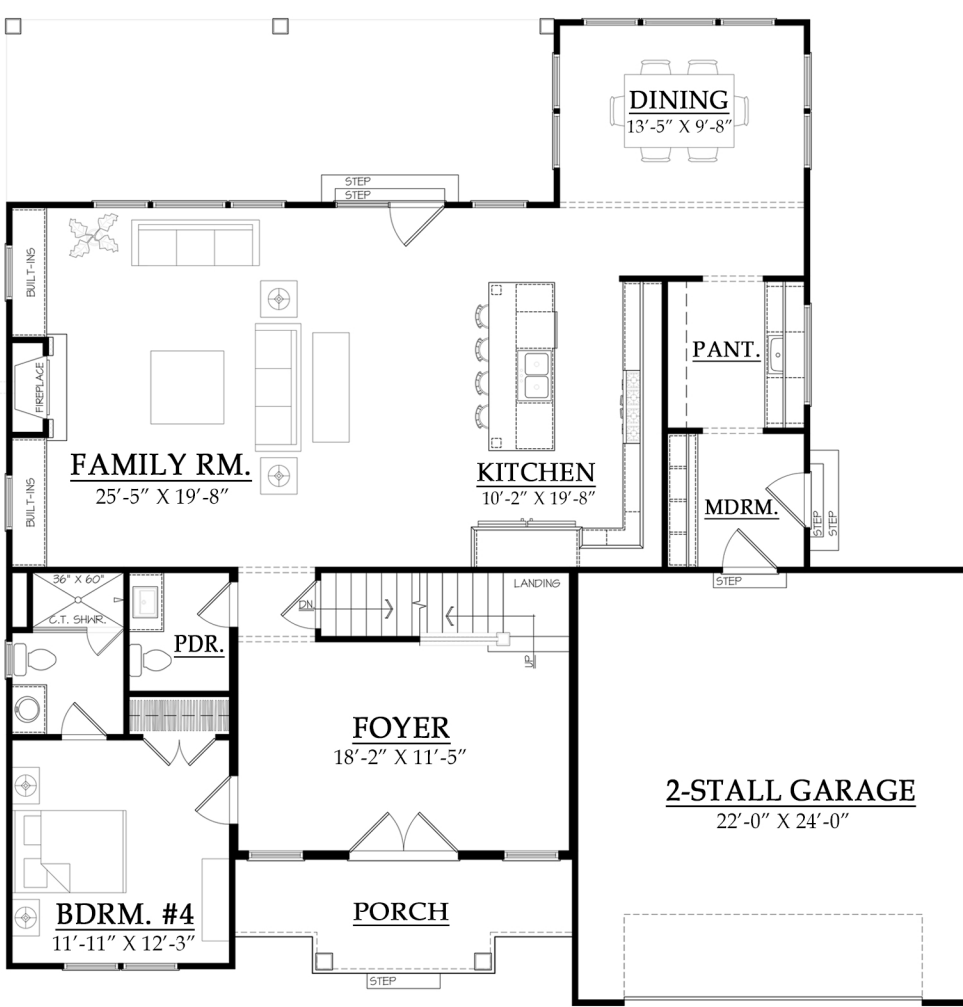

**NORTH COVE  
BUILDERS**

**FIRST FLOOR PLAN**

1,596 SQUARE FEET

**3,328 SQUARE FEET TOTAL**

**SECOND FLOOR PLAN**

1,732 SQUARE FEET