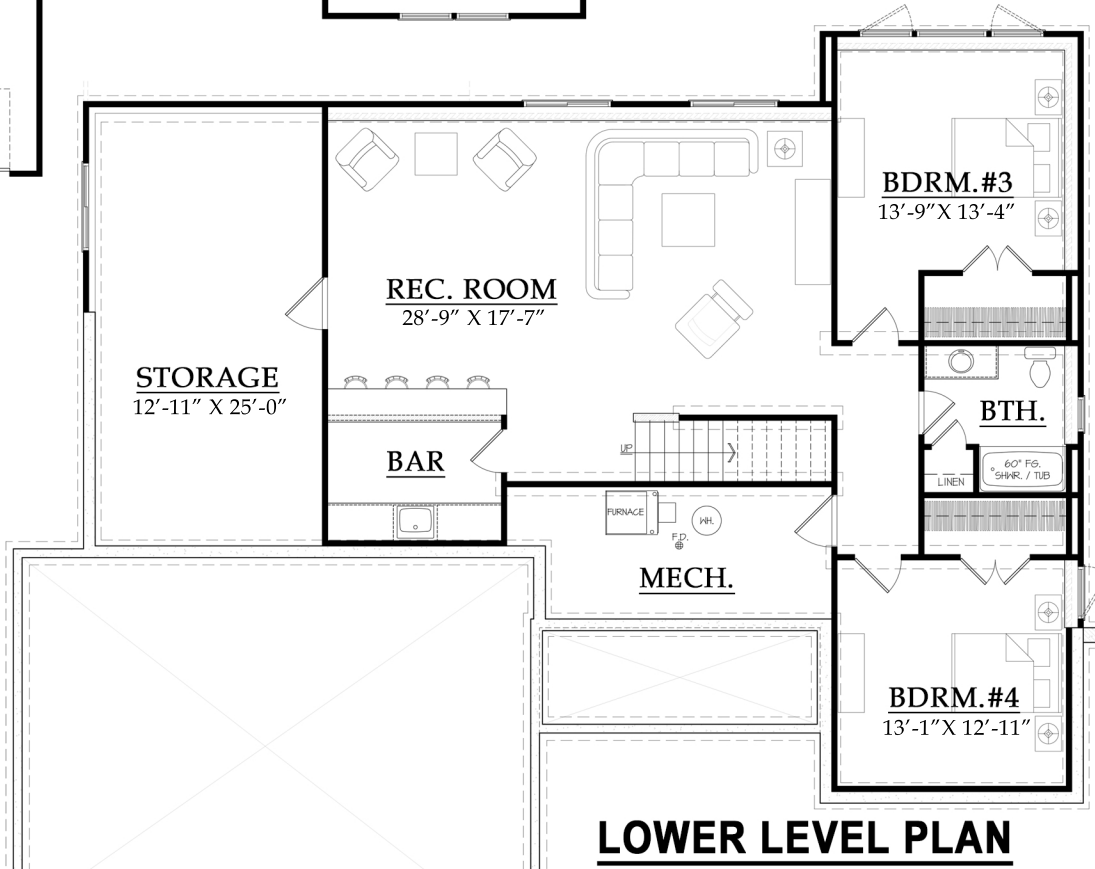

3,013 SQUARE FEET TOTAL

**NORTH COVE
BUILDERS**

FIRST FLOOR PLAN
1,834 SQUARE FEET

LOWER LEVEL PLAN
1,179 SQUARE FEET (OPT. FINISHED)