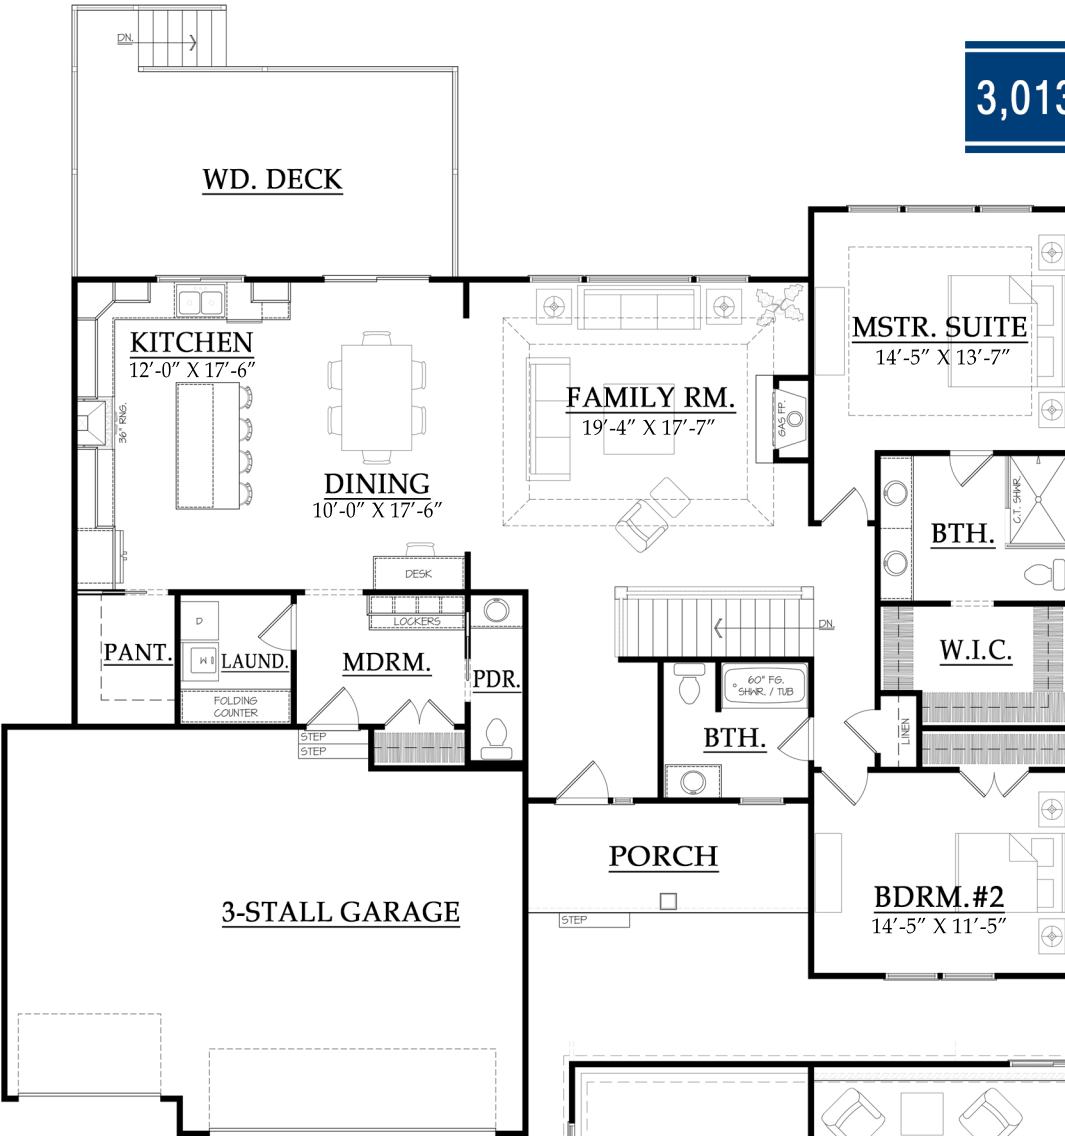

3,013 SQUARE FEET TOTAL

**NORTH COVE
BUILDERS**

FIRST FLOOR PLAN
1,834 SQUARE FEET

LOWER LEVEL PLAN
1,179 SQUARE FEET (OPT. FINISHED)