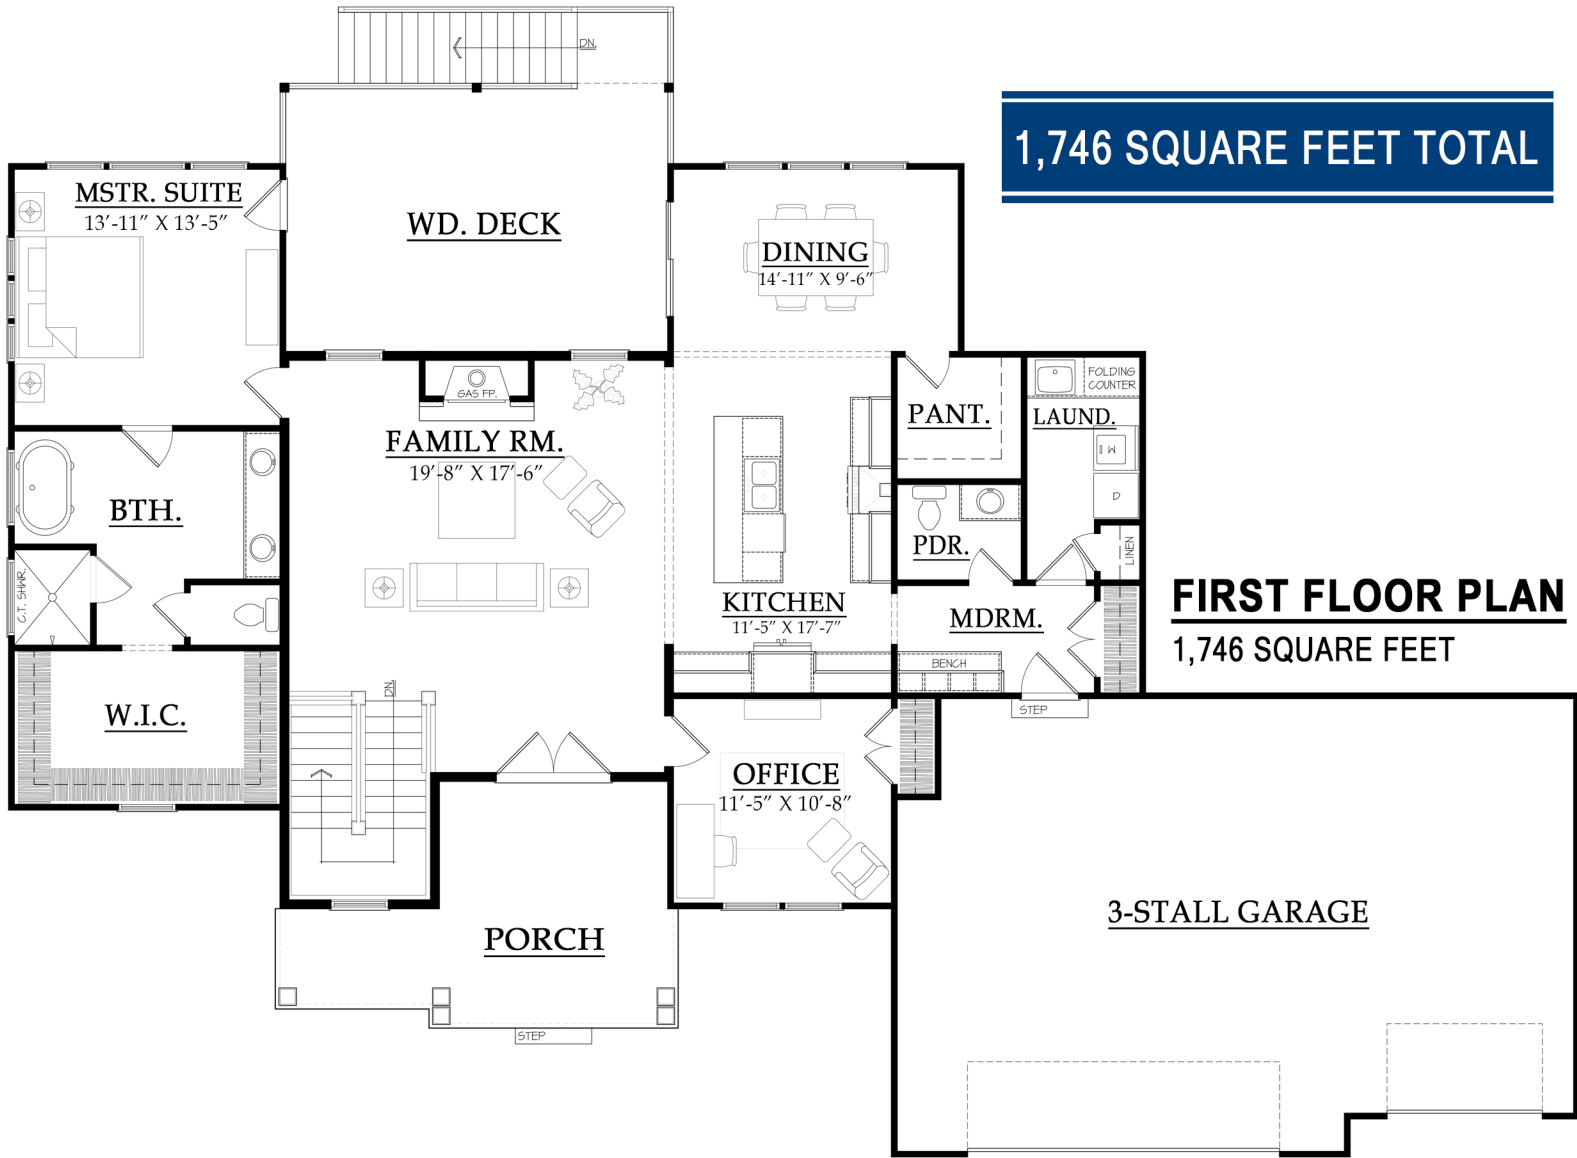

**1,746 SQUARE FEET TOTAL**

**NORTH COVE BUILDERS**