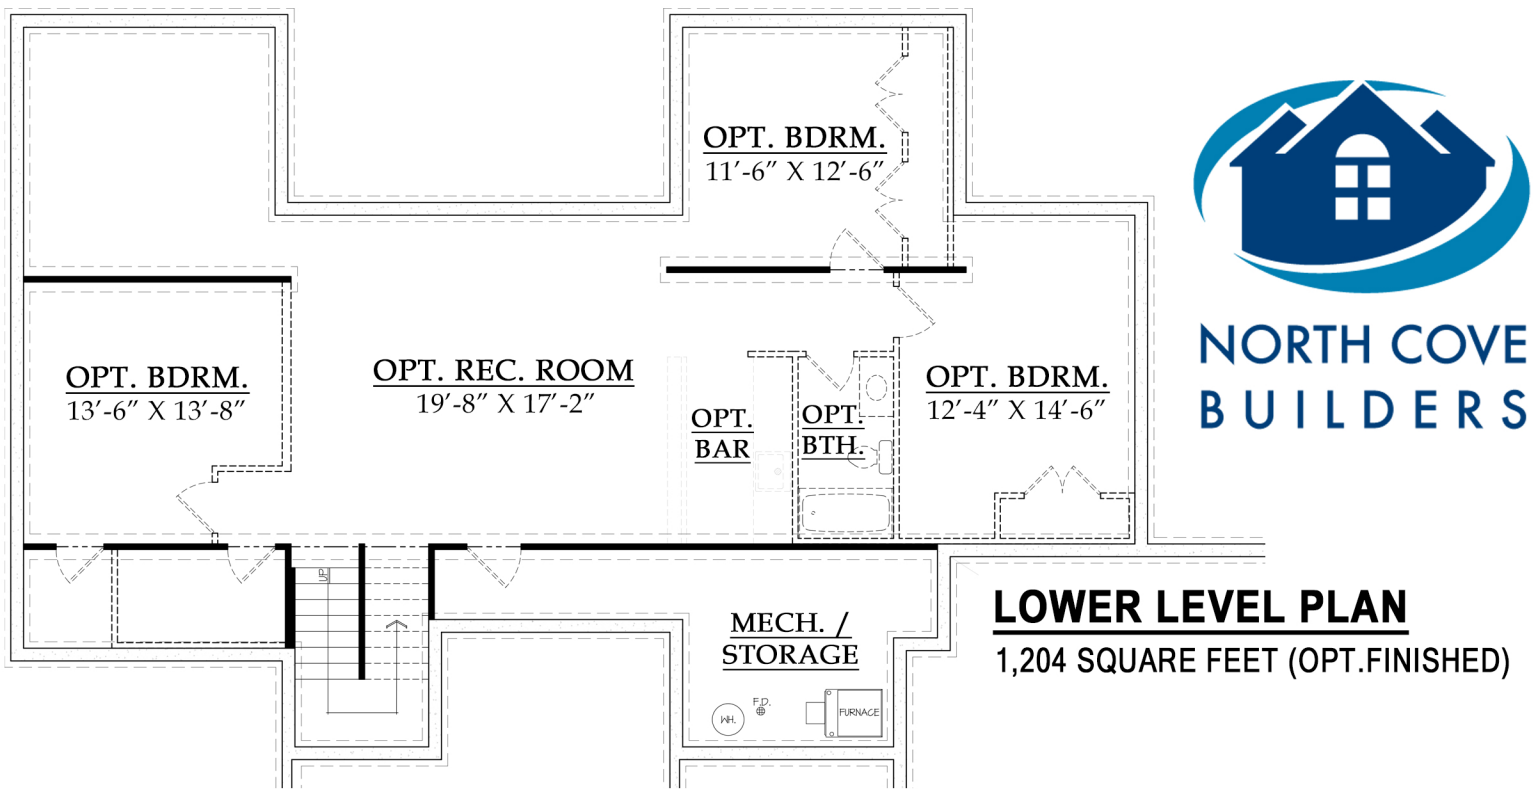

**1,746 SQUARE FEET TOTAL**

**NORTH COVE BUILDERS**