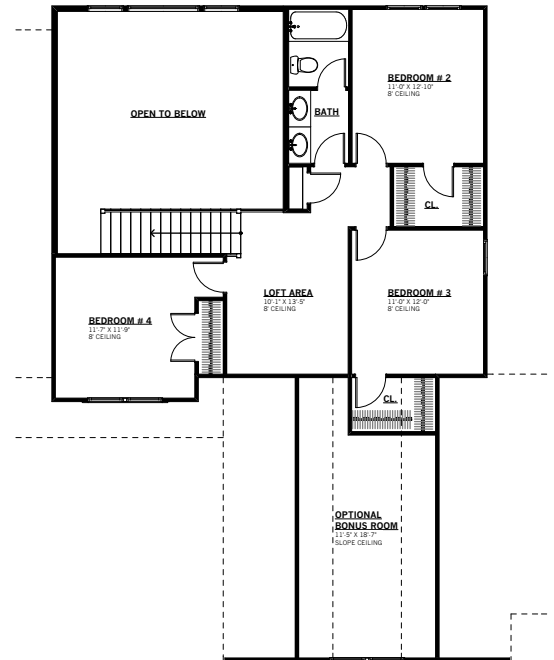

MAIN LEVEL FRAMING PLAN

1,617 sq ft

UPPER LEVEL FRAMING PLAN

799 sq ft

616-682-7422
www.northcovebuilders.com

North Cove Homes